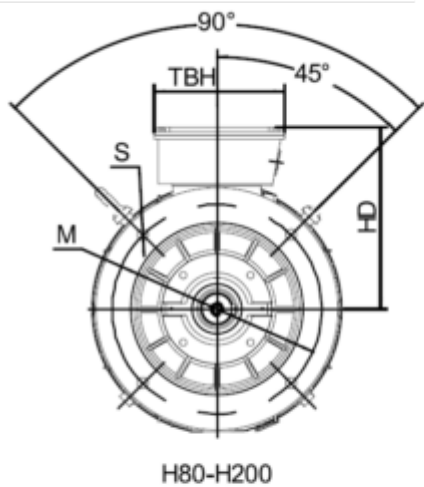

Data Sheet

Article number: 250300300414

Description: Kleedrive T3C 100L2-4 3.0KW 1400 rpm
3x230/400V 50HZ IP55 B5 Eff=87,7%

Measures

AA = 203	K = Ø12	TBH = 114
AC = Ø199	L = 385	TBS = 76
AD = 251	M = Ø215	TBW = 114
D = Ø28	N = Ø180	
E = 60	P = Ø250	
F = -	R = 0	
G = 24	S = 4	
HD = 151	T = 4xØ15	