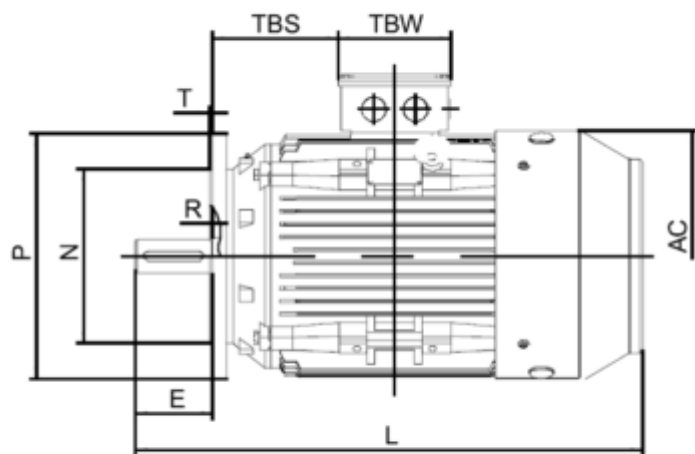

Data Sheet

Article number: 250300300414

Description: Kleedrive T3C 100L2-4 3.0KW 1400 rpm
3x230/400V 50HZ IP55 B5 Eff=87,7%

Measures

AA = 203	K = Ø12	TBH = 114
AC = Ø199	L = 385	TBS = 76
AD = 251	M = Ø215	TBW = 114
D = Ø28	N = Ø180	
E = 60	P = Ø250	
F = -	R = 0	
G = 24	S = 4	
HD = 151	T = 4xØ15	